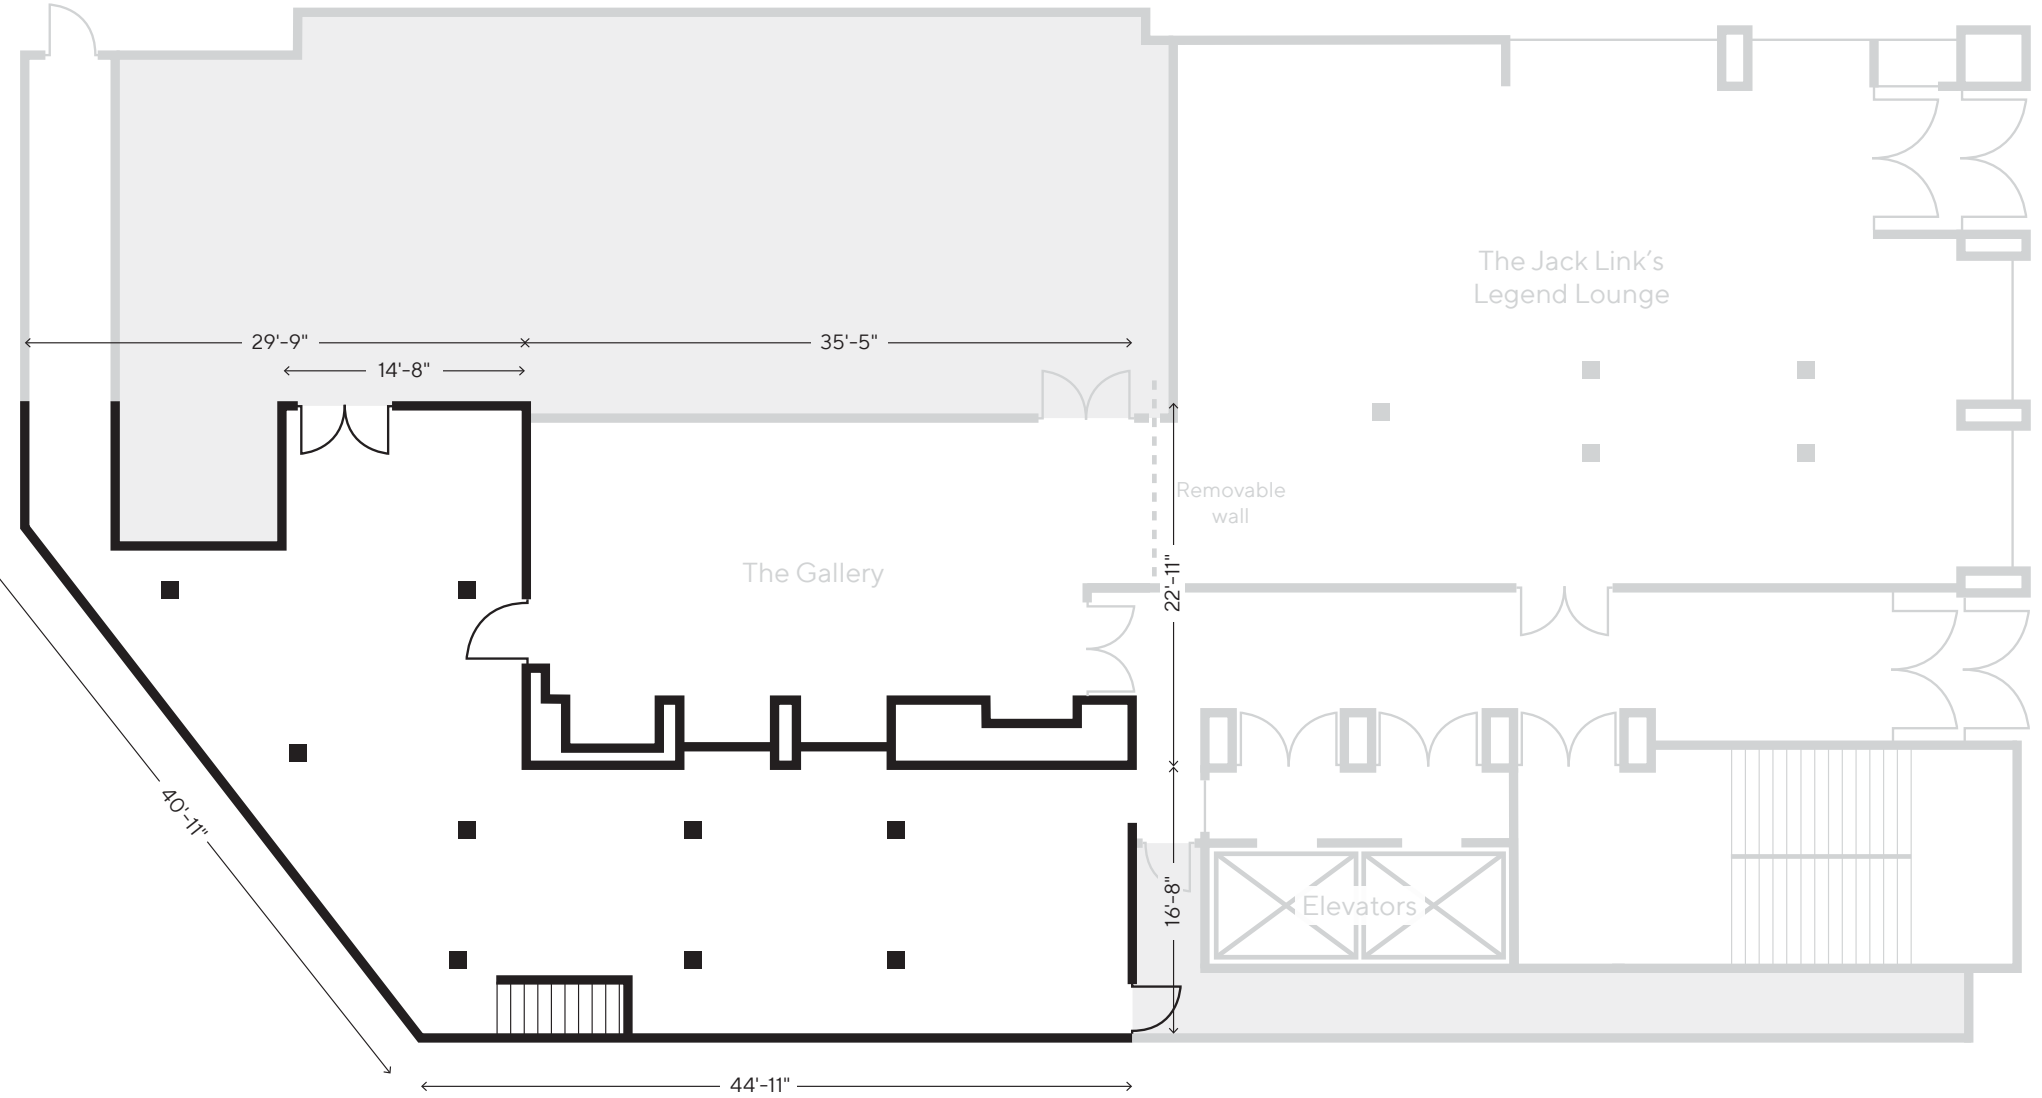

9th Street

The Jack Link's
Legend Lounge

The Gallery

Removable
wall

Elevators

Hennepin Avenue

29'-9"

14'-8"

35'-5"

40'-11"

44'-11"

22'-11"

16'-8"